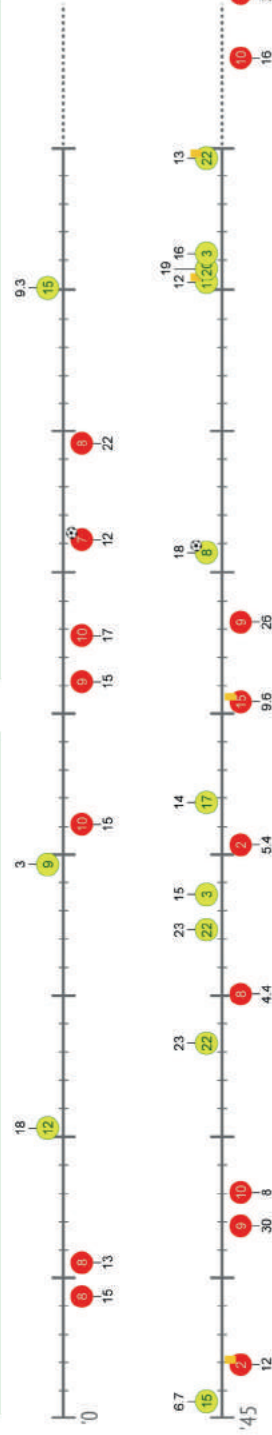

FOULS AND GOALS - 2° TEMPO