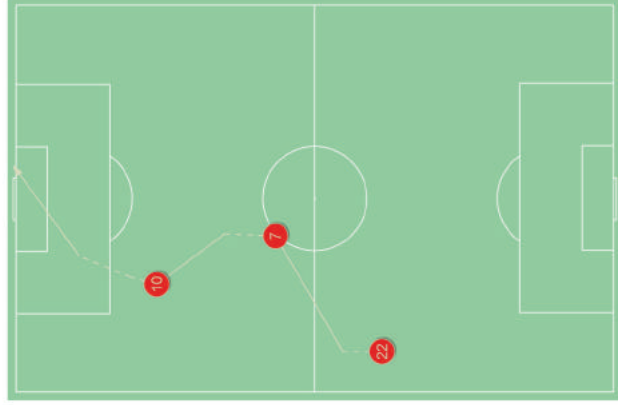

DUELLI AEREI / VINTI NELLE ZONE

DUELLI AEREI VINTI, %

09:18 Passaggio incisivo

14:44 Passaggio incisivo

18:58 Tiro in porta

25:25 Tiro in porta

35:08 Passaggio incisivo

54:07 Tiro in porta

25:48 Passaggio incisivo

30:53 Gol

46:45 Passaggio incisivo

48:37 Passaggio incisivo

61:21 Tiro fuori

62:47 Passaggio incisivo

Milorad Mazic

	Match	1° tempo	2° tempo
FALLI	30	11	19
Duelli	153	61	92
Number of challenges per foul	5	6	4.8
Cartellini gialli	4	-	4
Cartellini rossi	-	-	-
Number of fouls per card	8	-	4.8
Fuorigioco	1	1	-
Decisions which led to disputes	-	-	-
AVERAGE DISTANCE TO EVENT, M	13.9	12.7	14.7
When registering a foul, m	14.9	14.1	15.3
When registering a card, m	11.5	-	11.5
During goals, m	15.6	14.4	17.9
During shots, m	11.7	10	13.5
DECISIONS IN KEY ZONES	15	7	8
Was in < 8 meters from the event	4	27%	2
Was in 8-20 meters from the event	11	73%	5
Was in 20+ meters from the event	-	-	6
Average distance, m	12.8	12.1	13.4
DECISIONS IN NON-KEY ZONES	71	7	14
Was in < 25 meters from the event	19	90%	7
Was in 25+ meters from the event	2	10%	2
Average distance, m	13.7	12.1	14.6
DURATA	96:21	46:12	50:09
Ball in play time	55:53	28:32	27:21
Remaining time	40:28	17:40	22:48
PAUSES IN THE GAME	time spent / number of pauses		
Free-kicks	14:39	32	3:58
Average per combination	0:27	0:26	0:28
Calci d'angolo	5:41	12	4:29
Average per combination	0:28	0:34	0:18
Rimesse laterali	5:06	29	2:30
Average per combination	0:11	0:10	0:11
Yellow and red cards	0:26	4	-
Per card on average	0:07	-	0:07
Substitutions	3:23	5	-
Per substitution on average	0:41	-	0:41