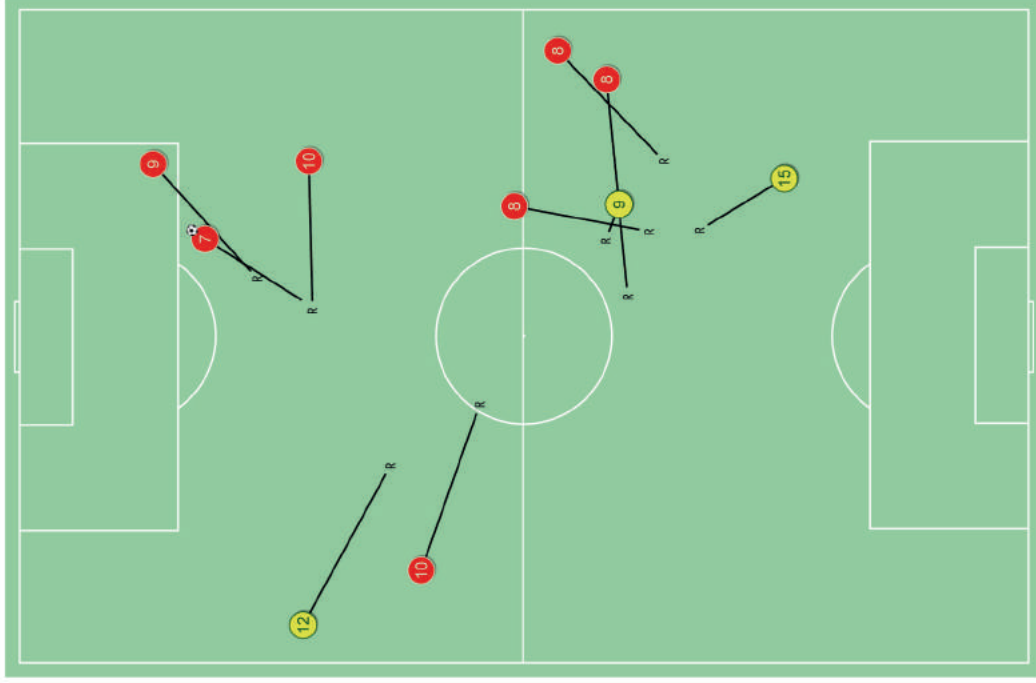

Milorad Mazic

	Match	1° tempo	2° tempo
FALLI	30	11	19
Duelli	153	61	92
Number of challenges per foul	5	6	4.8
Cartellini gialli	4	-	4
Cartellini rossi	-	-	-
Number of fouls per card	8	-	4.8
Fuorigioco	1	1	-
Decisions which led to disputes	-	-	-
AVERAGE DISTANCE TO EVENT, M	13.9	12.7	14.7
When registering a foul, m	14.9	14.1	15.3
When registering a card, m	11.5	-	11.5
During goals, m	15.6	14.4	17.9
During shots, m	11.7	10	13.5
DECISIONS IN KEY ZONES	15	7	8
Was in < 8 meters from the event	4	27%	2
Was in 8-20 meters from the event	11	73%	5
Was in 20+ meters from the event	-	-	6
Average distance, m	12.8	12.1	13.4
DECISIONS IN NON-KEY ZONES	71	7	14
Was in < 25 meters from the event	19	90%	7
Was in 25+ meters from the event	2	10%	2
Average distance, m	13.7	12.1	14.6
DURATA	96:21	46:12	50:09
Ball in play time	55:53	28:32	27:21
Remaining time	40:28	17:40	22:48
PAUSES IN THE GAME	time spent / number of pauses		
Free-kicks	14:39	32	3:58
Average per combination	0:27	0:26	0:28
Calci d'angolo	5:41	12	4:29
Average per combination	0:28	0:34	0:18
Rimesse laterali	5:06	29	2:30
Average per combination	0:11	0:10	0:11
Yellow and red cards	0:26	4	-
Per card on average	0:07	-	0:07
Substitutions	3:23	5	-
Per substitution on average	0:41	-	0:41

FOULS AND GOALS - 1° TEMPO