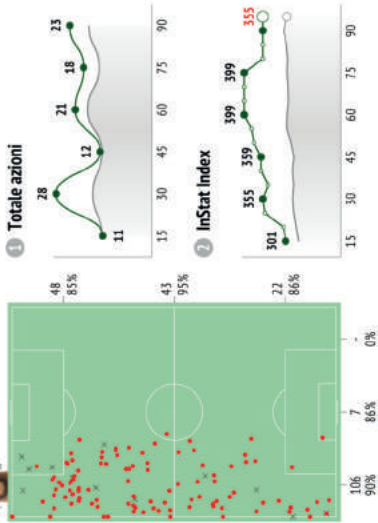

3. Miranda

17. Fernandinho

12. Marcelo