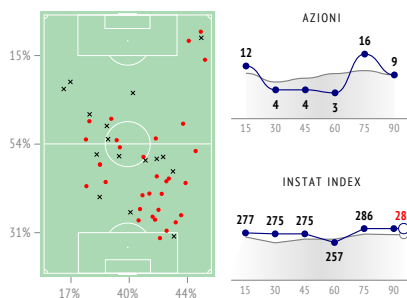

Passaggi

		Passaggi / riusciti		Chiave	Lungo 40+ m	Into the final third	In area	Cross	Avanti	Passaggi ricevuti	Key passes received	Passes received inside the box
1	Neuer	35/31	89%	–	7/3	2/1	–	–	34/30	26	–	–
19	Davies	56/52	93%	2/2	3/2	16/13	3/1	1/0	27/24	45	–	1
27	Olatukunbo Alaba	96/89	93%	–	5/3	9/7	2/2	–	73/66	85	–	–
17	Boateng	45/41	91%	1/0	3/0	3/0	2/0	–	30/26	41	–	–
32	Kimmich	90/76	84%	–	6/4	29/18	9/4	2/2	44/34	69	–	–
18	Goretzka	37/28	76%	2/0	2/0	11/5	2/0	–	18/9	35	2	3
6	Thiago Alcantara	104/94	90%	1/1	7/5	16/11	2/1	–	62/54	82	–	–
14	Perisic	25/18	72%	3/2	2/1	13/7	5/2	3/0	15/9	23	2	3
25	Muller	38/29	76%	4/2	1/0	15/9	6/2	3/1	19/10	39	1	3
22	Gnabry	28/23	82%	2/0	–	8/5	2/1	1/0	9/6	27	–	1
9	Lewandowski	37/33	89%	1/1	–	21/19	2/2	–	21/18	49	3	8
4	Suele	44/41	93%	–	2/1	4/3	–	–	32/29	38	–	–
29	Coman	19/15	79%	3/1	1/0	13/9	4/2	4/1	10/7	17	–	1
10	Philippe Coutinho	10/10	100%	–	–	6/6	1/1	–	7/7	8	–	1
5	Pavard	10/9	90%	1/0	–	9/8	–	–	8/7	5	–	1
24	Tolisso	10/9	90%	–	1/1	3/2	–	–	6/5	9	1	1

20 Fernando Marcal

6 Marcelo

5 Denayer

27 Maxwell Corne

39 Guimaraes Rodriguez Moura

14 Dubois

8 Auar

25 Caqueret

11 Depay

21 Ekambi

12 Thiago Mendes

9 Dembele

23 Tete

17 Reine-Adelaide

36 Cherki

19 Davies