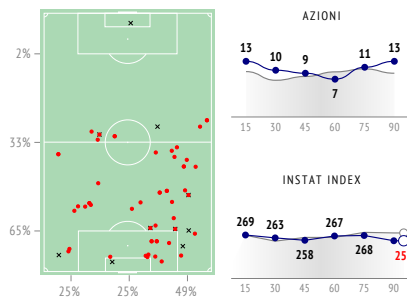

Partecipazioni alle fasi offensive

		AZI	Azioni nell'area di rigore avversari	Occasioni da gol / realizzati	Occasione da gol creata da	Palloni persi	Nella propria metà	Palloni recuperati	Metà campo avversaria	Controlli non riusciti
1	Neuer	49	–	–	–	3	–	5	–	–
19	Davies	88	4	–	2	6	–	9	1	1
27	Olatukunbo Alaba	115	–	1/0	–	4	1	6	–	–
17	Boateng	53	–	–	–	3	1	3	–	–
32	Kimmich	123	–	–	3	8	1	3	1	–
18	Goretzka	69	3	1/0	–	9	1	1	–	–
6	Thiago Alcantara	132	–	1/0	1	3	1	12	4	1
14	Perisic	31	3	1/0	2	2	–	1	–	–
25	Muller	65	4	2/0	3	11	1	2	1	1
22	Gnabry	49	8	2/2	–	5	1	4	3	3
9	Lewandowski	68	9	5/1	2	8	–	2	–	2
4	Suele	53	–	–	–	1	–	3	–	–
29	Coman	27	2	–	1	2	–	1	–	–
10	Philippe Coutinho	13	2	1/0	–	1	–	1	–	–
5	Pavard	12	1	–	–	–	–	1	1	–
24	Tolisso	14	1	1/0	–	1	–	1	–	–

Passaggi

		Passaggi / riusciti		Chiave	Lungo 40+ m	Into the final third	In area	Cross	Avanti	Passaggi ricevuti	Key passes received	Passes received inside the box
1	Neuer	35/31	89%	–	7/3	2/1	–	–	34/30	26	–	–
19	Davies	56/52	93%	2/2	3/2	16/13	3/1	1/0	27/24	45	–	1
27	Olatukunbo Alaba	96/89	93%	–	5/3	9/7	2/2	–	73/66	85	–	–
17	Boateng	45/41	91%	1/0	3/0	3/0	2/0	–	30/26	41	–	–
32	Kimmich	90/76	84%	–	6/4	29/18	9/4	2/2	44/34	69	–	–
18	Goretzka	37/28	76%	2/0	2/0	11/5	2/0	–	18/9	35	2	3
6	Thiago Alcantara	104/94	90%	1/1	7/5	16/11	2/1	–	62/54	82	–	–
14	Perisic	25/18	72%	3/2	2/1	13/7	5/2	3/0	15/9	23	2	3
25	Muller	38/29	76%	4/2	1/0	15/9	6/2	3/1	19/10	39	1	3
22	Gnabry	28/23	82%	2/0	–	8/5	2/1	1/0	9/6	27	–	1
9	Lewandowski	37/33	89%	1/1	–	21/19	2/2	–	21/18	49	3	8
4	Suele	44/41	93%	–	2/1	4/3	–	–	32/29	38	–	–
29	Coman	19/15	79%	3/1	1/0	13/9	4/2	4/1	10/7	17	–	1
10	Philippe Coutinho	10/10	100%	–	–	6/6	1/1	–	7/7	8	–	1
5	Pavard	10/9	90%	1/0	–	9/8	–	–	8/7	5	–	1
24	Tolisso	10/9	90%	–	1/1	3/2	–	–	6/5	9	1	1

20 Fernando Marcal

6 Marcelo

5 Denayer

27 Maxwell Corne

39 Guimaraes Rodriguez Moura

14 Dubois

8 Auar

25 Caqueret