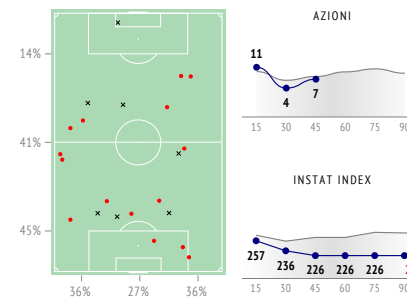

Passaggi

		Passaggi / riusciti		Chiave	Lungo 40+ m	Into the final third	In area	Cross	Avanti	Passaggi ricevuti	Key passes received	Passes received inside the box
1	Neuer	35/31	89%	–	7/3	2/1	–	–	34/30	26	–	–
19	Davies	56/52	93%	2/2	3/2	16/13	3/1	1/0	27/24	45	–	1
27	Olatukunbo Alaba	96/89	93%	–	5/3	9/7	2/2	–	73/66	85	–	–
17	Boateng	45/41	91%	1/0	3/0	3/0	2/0	–	30/26	41	–	–
32	Kimmich	90/76	84%	–	6/4	29/18	9/4	2/2	44/34	69	–	–
18	Goretzka	37/28	76%	2/0	2/0	11/5	2/0	–	18/9	35	2	3
6	Thiago Alcantara	104/94	90%	1/1	7/5	16/11	2/1	–	62/54	82	–	–
14	Perisic	25/18	72%	3/2	2/1	13/7	5/2	3/0	15/9	23	2	3
25	Muller	38/29	76%	4/2	1/0	15/9	6/2	3/1	19/10	39	1	3
22	Gnabry	28/23	82%	2/0	–	8/5	2/1	1/0	9/6	27	–	1
9	Lewandowski	37/33	89%	1/1	–	21/19	2/2	–	21/18	49	3	8
4	Suele	44/41	93%	–	2/1	4/3	–	–	32/29	38	–	–
29	Coman	19/15	79%	3/1	1/0	13/9	4/2	4/1	10/7	17	–	1
10	Philippe Coutinho	10/10	100%	–	–	6/6	1/1	–	7/7	8	–	1
5	Pavard	10/9	90%	1/0	–	9/8	–	–	8/7	5	–	1
24	Tolisso	10/9	90%	–	1/1	3/2	–	–	6/5	9	1	1

20 Fernando Marcal

6 Marcelo

5 Denayer

27 Maxwell Corne

39 Guimaraes Rodriguez Moura

14 Dubois

8 Auar

25 Caqueret