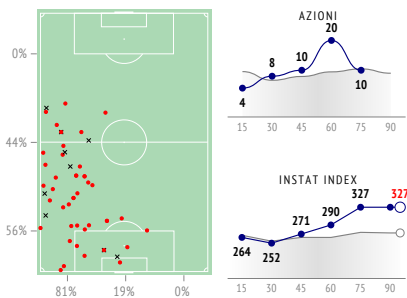

20 Fernando Marcal