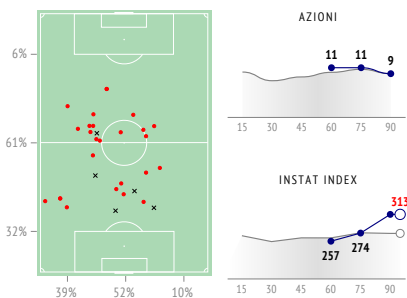

12 Thiago Mendes