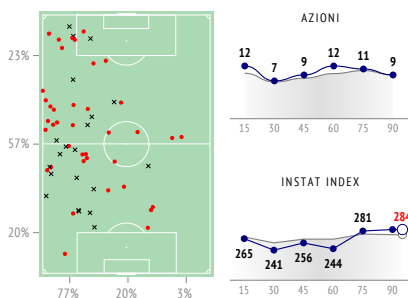

Passaggi

		Passaggi / riusciti		Chiave	Lungo 40+ m	Into the final third	In area	Cross	Avanti	Passaggi ricevuti	Key passes received	Passes received inside the box
1	Neuer	35/31	89%	–	7/3	2/1	–	–	34/30	26	–	–
19	Davies	56/52	93%	2/2	3/2	16/13	3/1	1/0	27/24	45	–	1
27	Olatukunbo Alaba	96/89	93%	–	5/3	9/7	2/2	–	73/66	85	–	–
17	Boateng	45/41	91%	1/0	3/0	3/0	2/0	–	30/26	41	–	–
32	Kimmich	90/76	84%	–	6/4	29/18	9/4	2/2	44/34	69	–	–
18	Goretzka	37/28	76%	2/0	2/0	11/5	2/0	–	18/9	35	2	3
6	Thiago Alcantara	104/94	90%	1/1	7/5	16/11	2/1	–	62/54	82	–	–
14	Perisic	25/18	72%	3/2	2/1	13/7	5/2	3/0	15/9	23	2	3
25	Muller	38/29	76%	4/2	1/0	15/9	6/2	3/1	19/10	39	1	3
22	Gnabry	28/23	82%	2/0	–	8/5	2/1	1/0	9/6	27	–	1
9	Lewandowski	37/33	89%	1/1	–	21/19	2/2	–	21/18	49	3	8
4	Suele	44/41	93%	–	2/1	4/3	–	–	32/29	38	–	–
29	Coman	19/15	79%	3/1	1/0	13/9	4/2	4/1	10/7	17	–	1
10	Philippe Coutinho	10/10	100%	–	–	6/6	1/1	–	7/7	8	–	1
5	Pavard	10/9	90%	1/0	–	9/8	–	–	8/7	5	–	1
24	Tolisso	10/9	90%	–	1/1	3/2	–	–	6/5	9	1	1

20 Fernando Marcal

6 Marcelo

5 Denayer

27 Maxwell Corne

39 Guimaraes Rodriguez Moura

14 Dubois

8 Auar

25 Caqueret