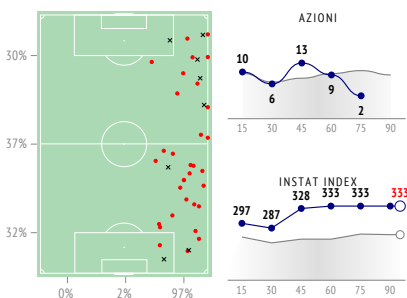

Passaggi

		Passaggi / riusciti		Chiave	Lungo 40+ m	Into the final third	In area	Cross	Avanti	Passaggi ricevuti	Key passes received	Passes received inside the box
1	Neuer	35/31	89%	–	7/3	2/1	–	–	34/30	26	–	–
19	Davies	56/52	93%	2/2	3/2	16/13	3/1	1/0	27/24	45	–	1
27	Olatukunbo Alaba	96/89	93%	–	5/3	9/7	2/2	–	73/66	85	–	–
17	Boateng	45/41	91%	1/0	3/0	3/0	2/0	–	30/26	41	–	–
32	Kimmich	90/76	84%	–	6/4	29/18	9/4	2/2	44/34	69	–	–
18	Goretzka	37/28	76%	2/0	2/0	11/5	2/0	–	18/9	35	2	3
6	Thiago Alcantara	104/94	90%	1/1	7/5	16/11	2/1	–	62/54	82	–	–
14	Perisic	25/18	72%	3/2	2/1	13/7	5/2	3/0	15/9	23	2	3
25	Muller	38/29	76%	4/2	1/0	15/9	6/2	3/1	19/10	39	1	3
22	Gnabry	28/23	82%	2/0	–	8/5	2/1	1/0	9/6	27	–	1
9	Lewandowski	37/33	89%	1/1	–	21/19	2/2	–	21/18	49	3	8
4	Suele	44/41	93%	–	2/1	4/3	–	–	32/29	38	–	–
29	Coman	19/15	79%	3/1	1/0	13/9	4/2	4/1	10/7	17	–	1
10	Philippe Coutinho	10/10	100%	–	–	6/6	1/1	–	7/7	8	–	1
5	Pavard	10/9	90%	1/0	–	9/8	–	–	8/7	5	–	1
24	Tolisso	10/9	90%	–	1/1	3/2	–	–	6/5	9	1	1

20 Fernando Marcal

6 Marcelo

5 Denayer

27 Maxwell Corne

39 Guimaraes Rodriguez Moura

14 Dubois

8 Auar

25 Caqueret